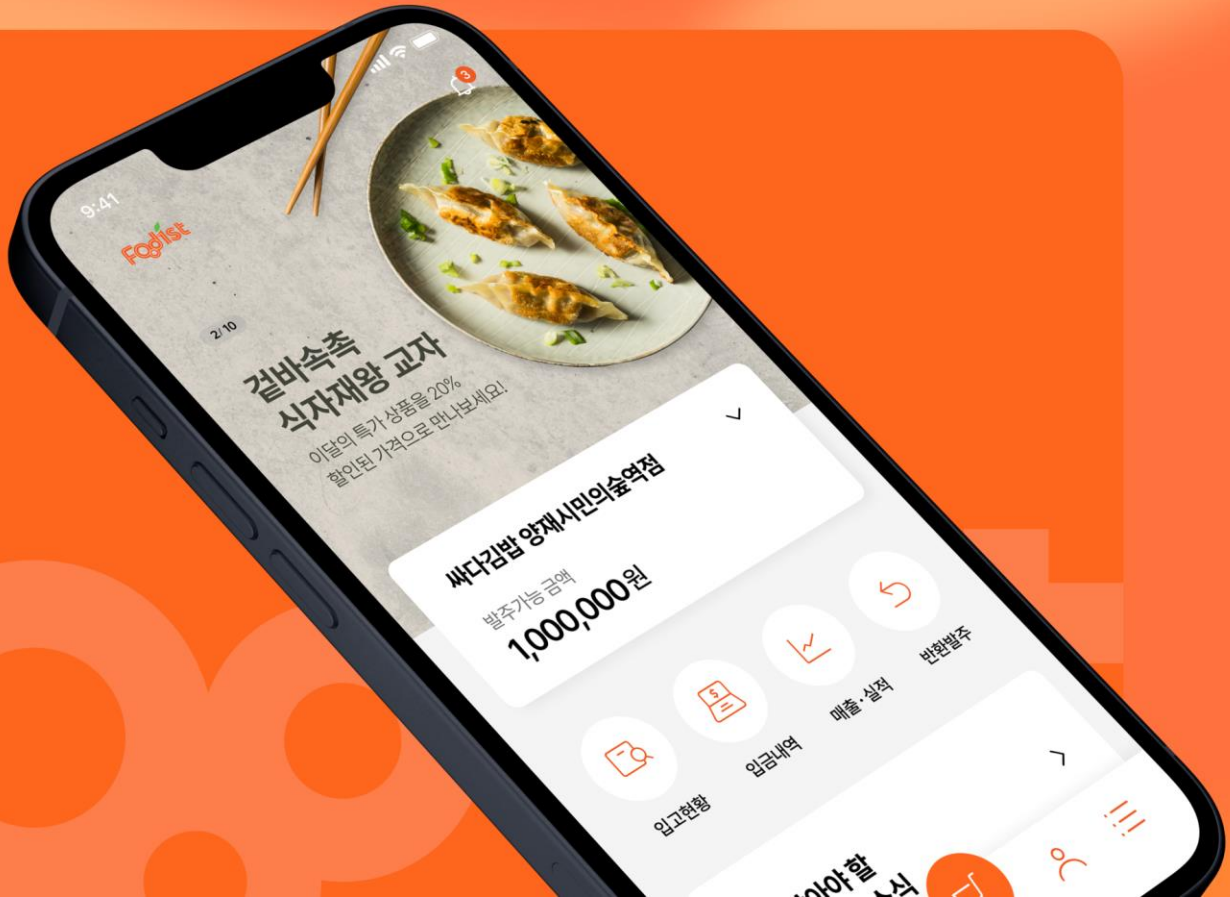

FOODISTMOBILE LOGISTICS PLATFORM 푸드리스트 식자재 발주 플랫폼

PLAN

MICROSOFT OFFICE, TEAMS

DESIGN

FIGMA, PHOTOSHOP

DEVELOPMENT

MOBILE APP - REACT NATIVE, TYPESCRIPT + JAVA + SPRING
ADMIN WEB - REACT, TYPESCRIPT + JAVA + SPRING