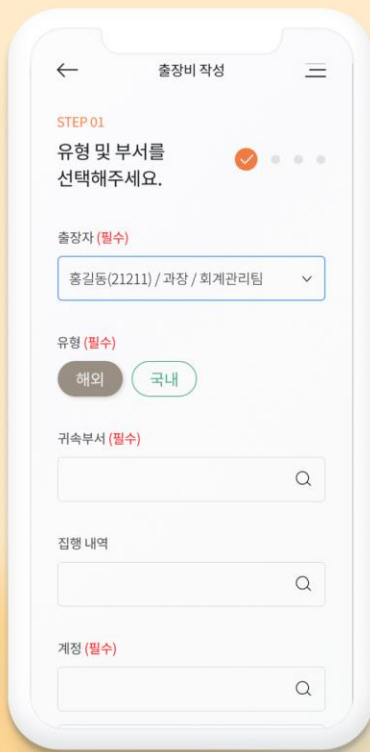

HANWHA ENGINEERING & CONSTRUCTION

한화건설 차세대 스마트 비즈니스 플랫폼

PLAN

MICROSOFT OFFICE, TEAMS

DESIGN

FIGMA, PHOTOSHOP

DEVELOPMENT

MOBILE APP - VUE.JS + JAVA + SPRING

ADMIN WEB - VUE.JS + JAVA + SPRING