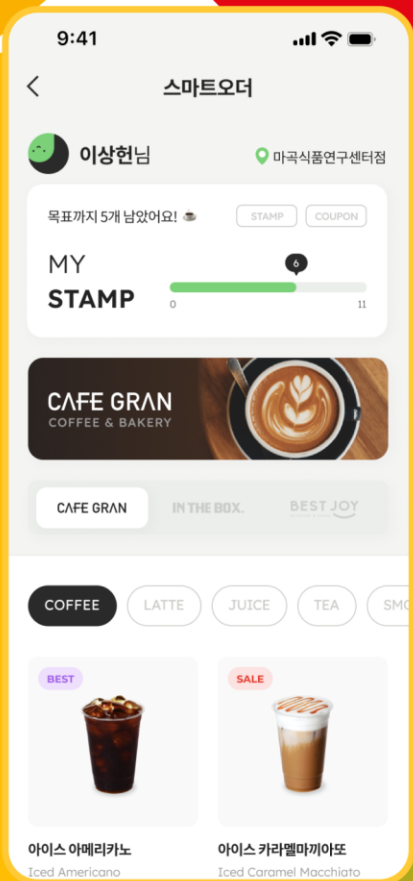

PLAN

MICROSOFT OFFICE, TEAMS

DESIGN

FIGMA, PHOTOSHOP

DEVELOPMENT

FRONTEND - FLUTTER

BACKEND - JAVA

OUR HOME DELIVERY LOGISTICS PLATFORM 아워홈 배송 물류 플랫폼