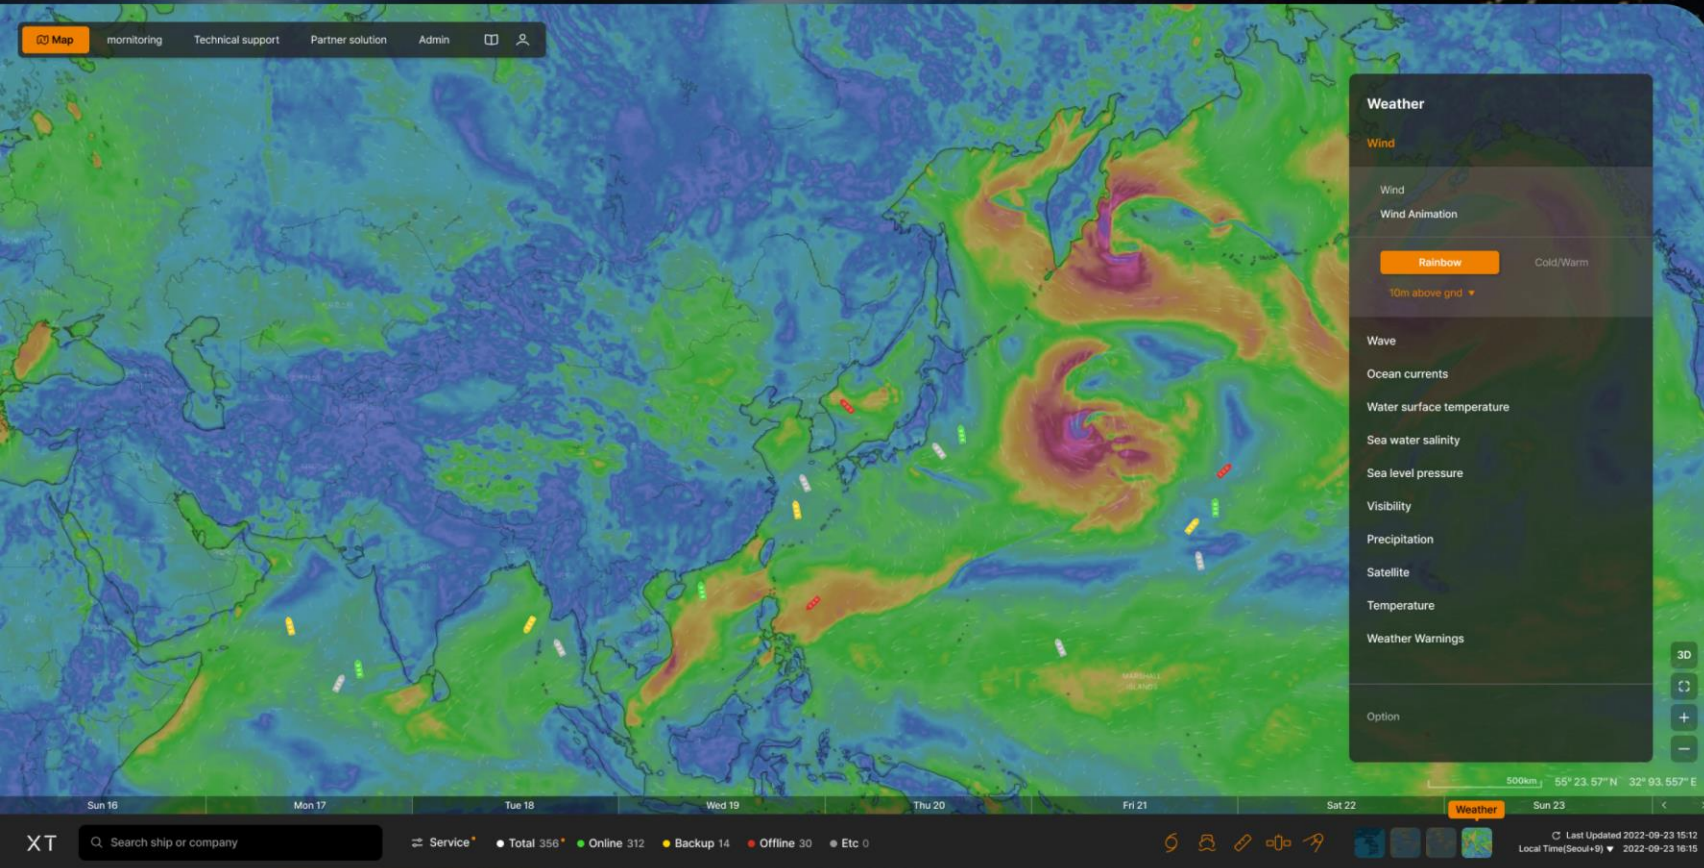

SK TELINK SATELLITE POC SK텔링크 위성POC 글로벌 플랫폼

PLAN
MICROSOFT OFFICE, TEAMS

DESIGN
FIGMA, PHOTOSHOP

DEVELOPMENT
PC/ MOBILE WEB - REACT, TYPESCRIPT