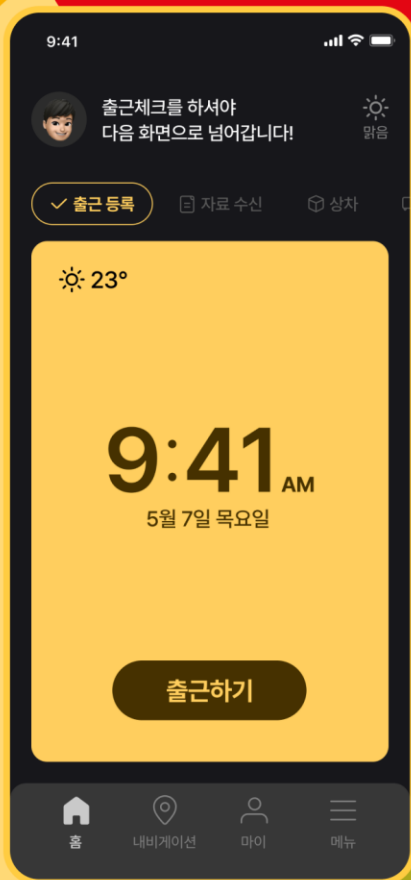

PLAN

MICROSOFT OFFICE, TEAMS

DESIGN

FIGMA, PHOTOSHOP

DEVELOPMENT

FRONTEND - FLUTTER

BACKEND - JAVA

OUR HOME DELIVERY LOGISTICS PLATFORM 아워홈 배송 물류 플랫폼