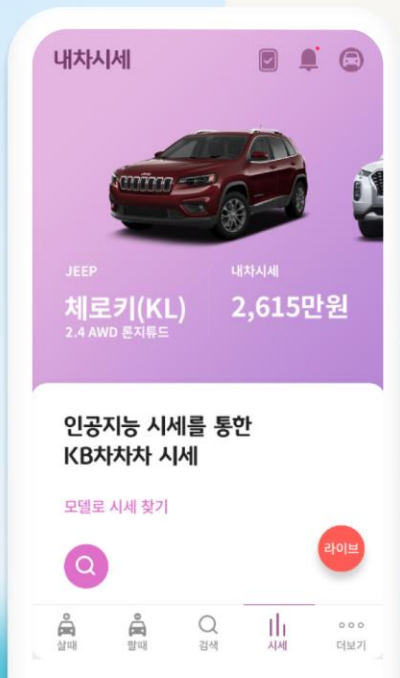

Promotion

CNN Introduces Seegene's Inno-vative Technology and...
5 days ago | Apr. 2, 2021

Promotion

CNN Introduces Seegene's Inno-vative Technology and...
5 days ago | Apr. 2, 2021

KB CAPITAL KBCHACHACHA APP KB차차차 APP 중고차 중개 플랫폼