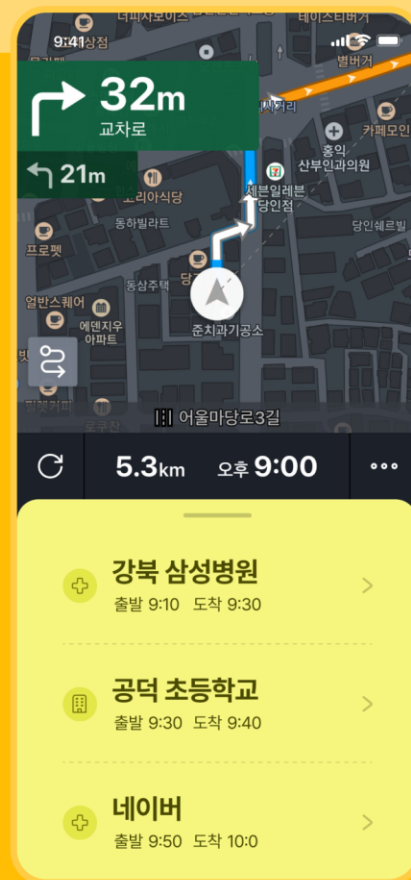

PLAN

MICROSOFT OFFICE, TEAMS

DESIGN

FIGMA, PHOTOSHOP

DEVELOPMENT

FRONTEND - FLUTTER

BACKEND - JAVA

OUR HOME DELIVERY LOGISTICS PLATFORM 아워홈 배송 물류 플랫폼