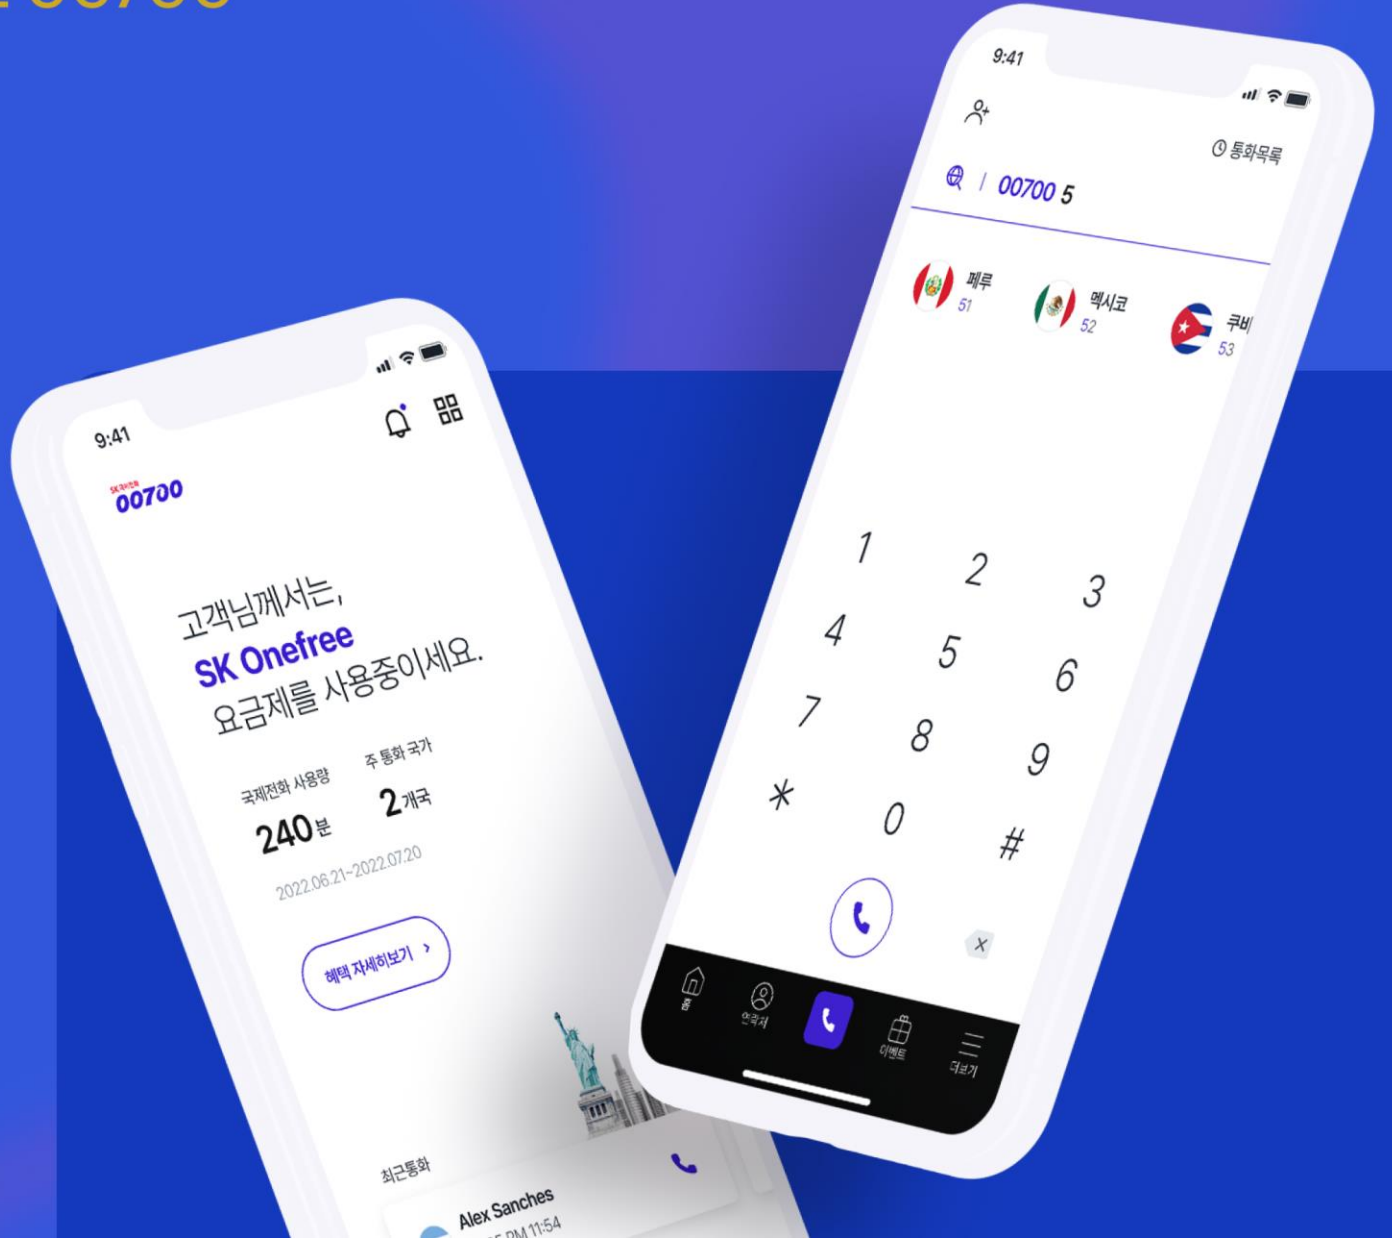

SK TELINK INTERNATIONAL CALL 00700 SK텔링크 국제전화 00700

PLAN

MICROSOFT OFFICE, TEAMS

DESIGN

FIGMA, PHOTOSHOP

DEVELOPMENT

MOBILE APP - VUEJS, ANDROID, IOS + JAVA + SPRING

ADMIN WEB - VUEJS + JAVA + SPRING