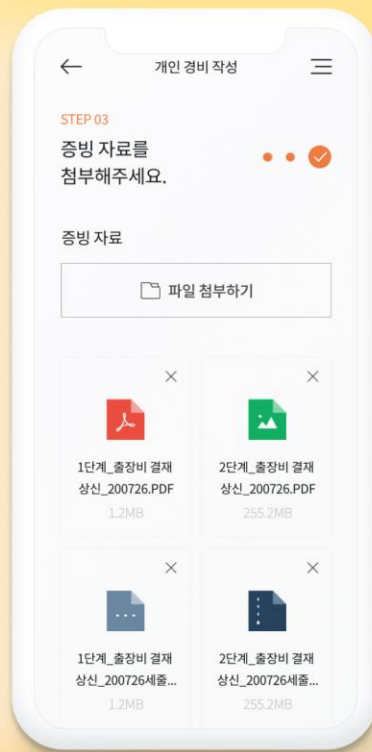

HANWHA ENGINEERING & CONSTRUCTION

한화건설 차세대 스마트 비즈니스 플랫폼

PLAN

MICROSOFT OFFICE, TEAMS

DESIGN

FIGMA, PHOTOSHOP

DEVELOPMENT

MOBILE APP - VUE.JS + JAVA + SPRING

ADMIN WEB - VUE.JS + JAVA + SPRING