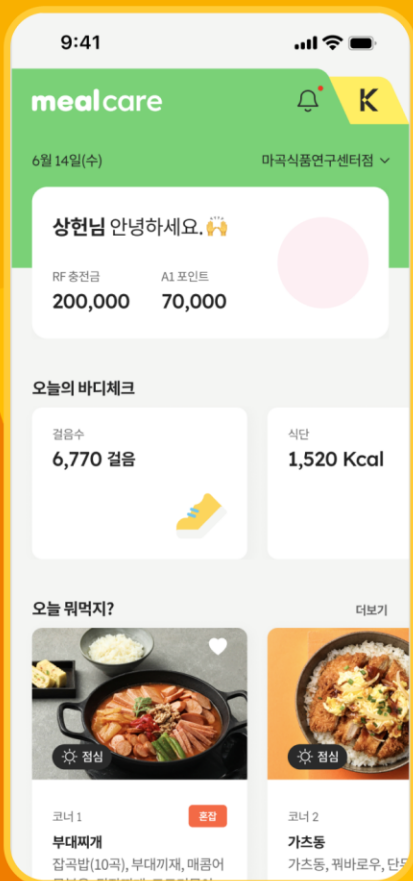

PLAN

MICROSOFT OFFICE, TEAMS

DESIGN

FIGMA, PHOTOSHOP

DEVELOPMENT

FRONTEND - FLUTTER

BACKEND - JAVA

OUR HOME DELIVERY LOGISTICS PLATFORM 아워홈 배송 물류 플랫폼