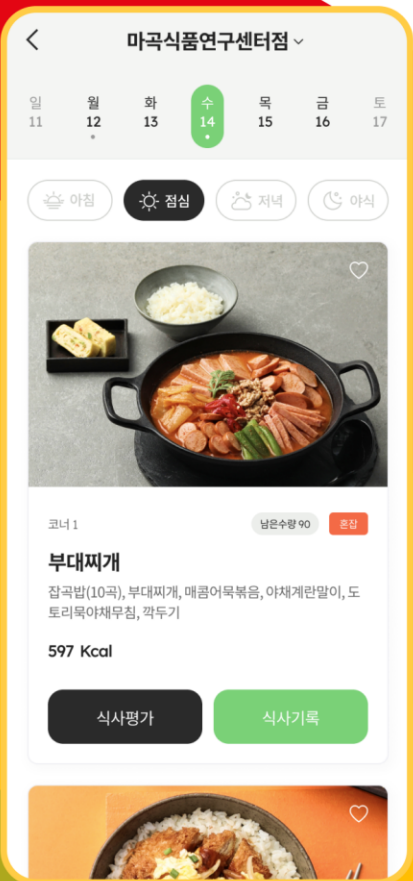

PLAN

MICROSOFT OFFICE, TEAMS

DESIGN

FIGMA, PHOTOSHOP

DEVELOPMENT

FRONTEND - FLUTTER

BACKEND - JAVA

OUR HOME DELIVERY LOGISTICS PLATFORM 아워홈 배송 물류 플랫폼