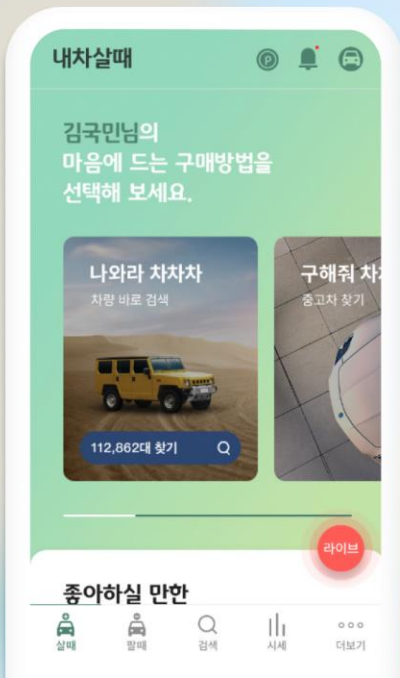

Promotion

CNN Introduces Seegene's Inno-vative Technology and...
5 days ago | Apr. 2, 2021

Promotion

CNN Introduces Seegene's Inno-vative Technology and...
5 days ago | Apr. 2, 2021

KB CAPITAL KBCHACHACHA APP KB차차차 APP 중고차 중개 플랫폼